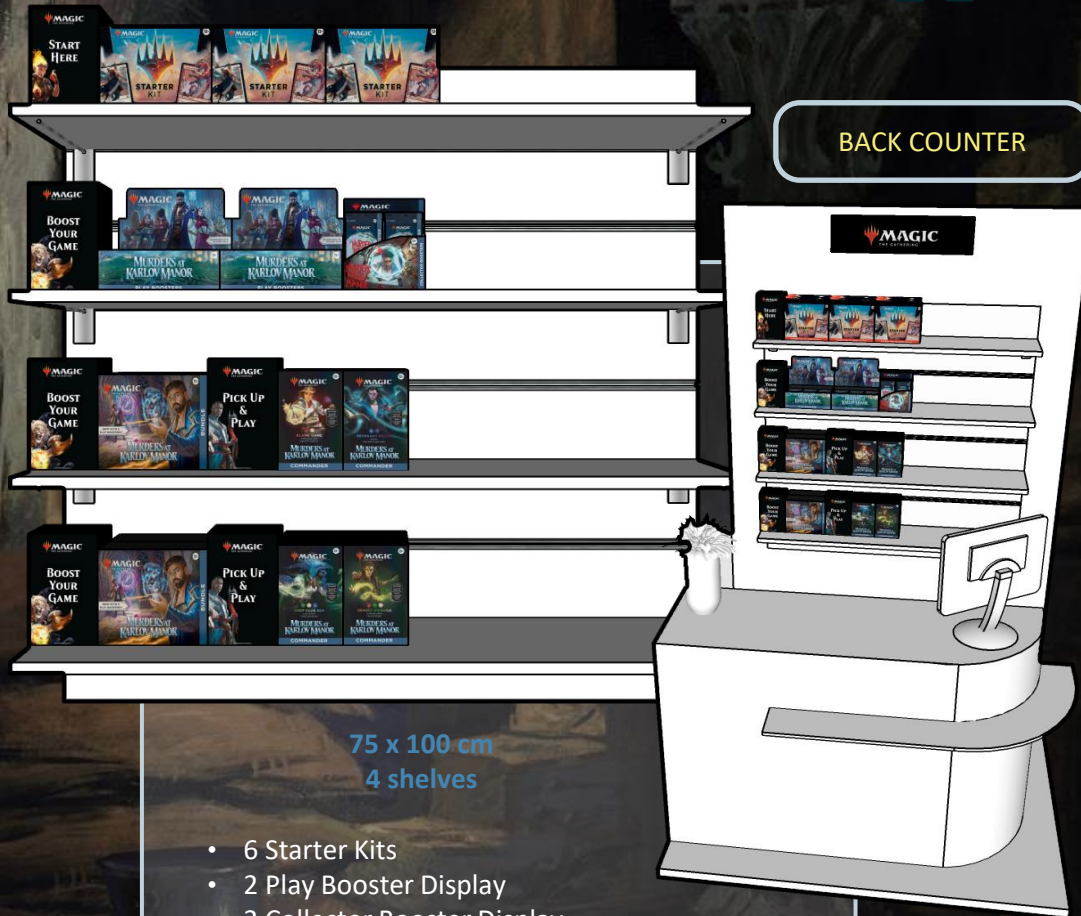

MURDERS AT KARLOV MANOR

BACK COUNTER

75 x 100 cm
4 shelves

- 6 Starter Kits
- 2 Play Booster Display
- 2 Collector Booster Display
- 2 Bundle
- 4 Commander Deck
- 2 Bundle
- 4 Commander Decks