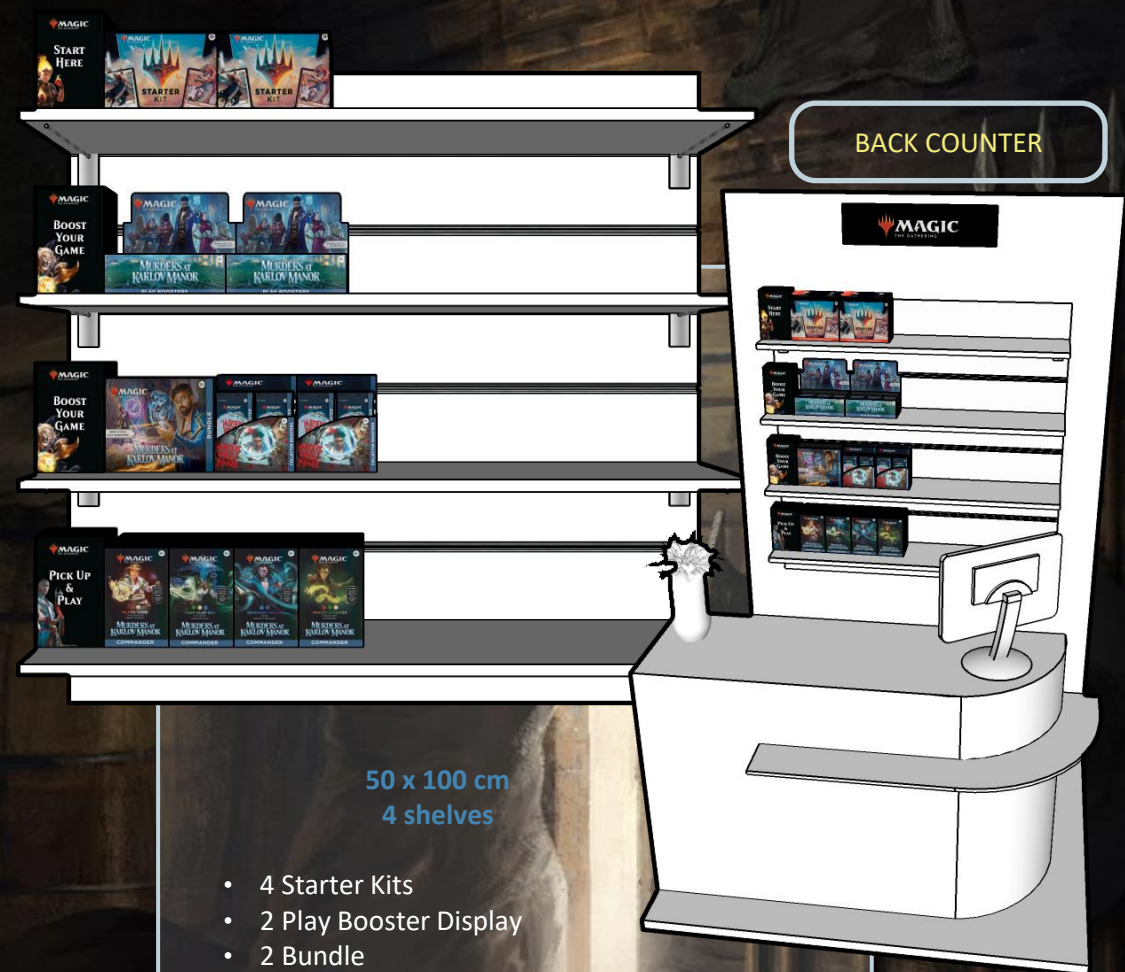

# MURDERS AT KARLOV MANOR

50 x 100 cm  
2 shelves

- 4 Starter Kits
- 8 Commander Decks
- 2 Play Booster Display
- 2 Collector Booster Display
- 4 Bundle

50 x 100 cm  
4 shelves

- 4 Starter Kits
- 2 Play Booster Display
- 2 Bundle
- 4 Collector Booster Display
- 8 Commander Decks