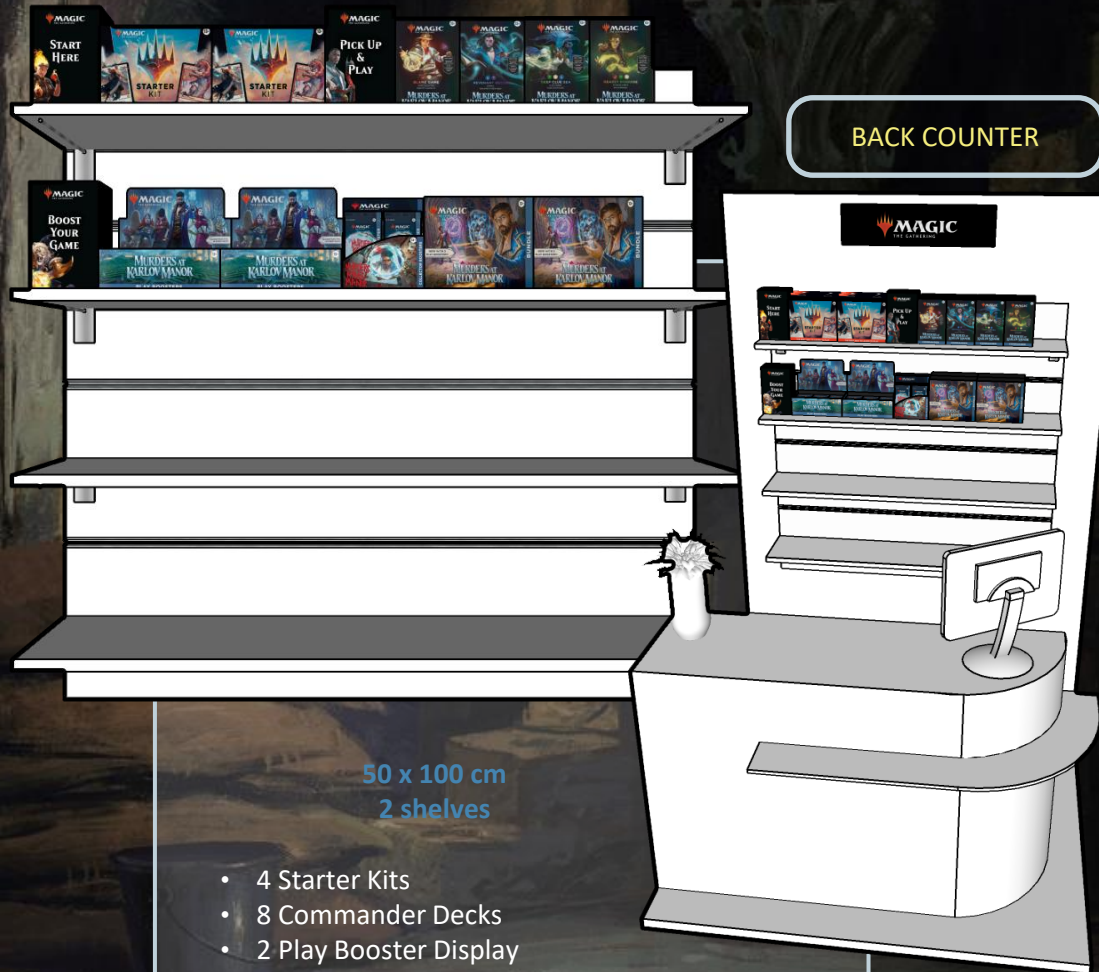

# MURDERS AT KARLOV MANOR

50 x 100 cm  
2 shelves

- 4 Starter Kits
- 8 Commander Decks
- 2 Play Booster Display
- 2 Collector Booster Display
- 4 Bundle

50 x 100 cm  
4 shelves

- 4 Starter Kits
- 2 Play Booster Display
- 2 Bundle
- 4 Collector Booster Display
- 8 Commander Decks