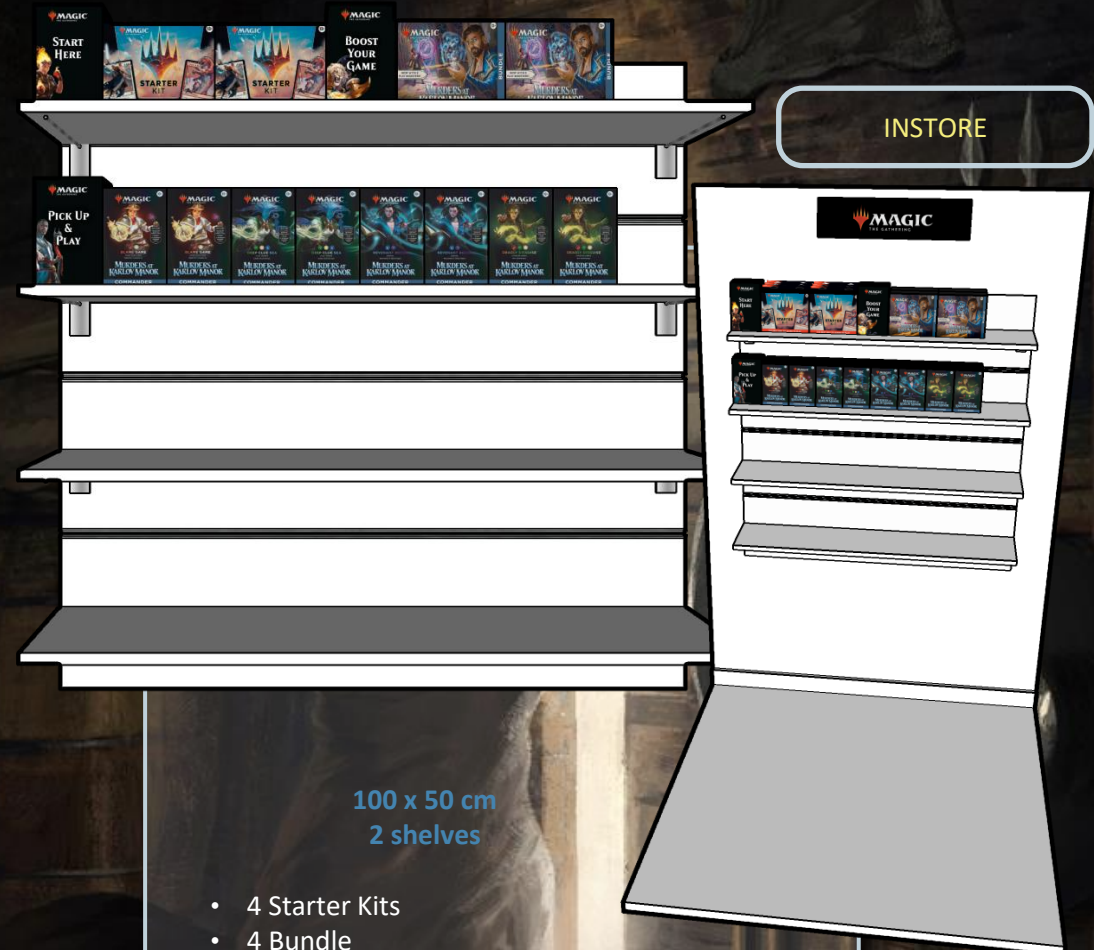

# MURDERS AT KARLOV MANOR

50 x 100 cm  
2 shelves

- 4 Starter Kits
- 8 Commander Decks
- 2 Play Booster Display
- 2 Collector Booster Display
- 4 Bundle

50 x 100 cm  
4 shelves

- 4 Starter Kits
- 2 Play Booster Display
- 2 Bundle
- 4 Collector Booster Display
- 8 Commander Decks

# MURDERS AT KARLOV MANOR

BACK COUNTER

75 x 100 cm  
4 shelves

- 6 Starter Kits
- 2 Play Booster Display
- 2 Collector Booster Display
- 2 Bundle
- 4 Commander Deck
- 2 Bundle
- 4 Commander Decks

INSTORE

100 x 50 cm  
2 shelves