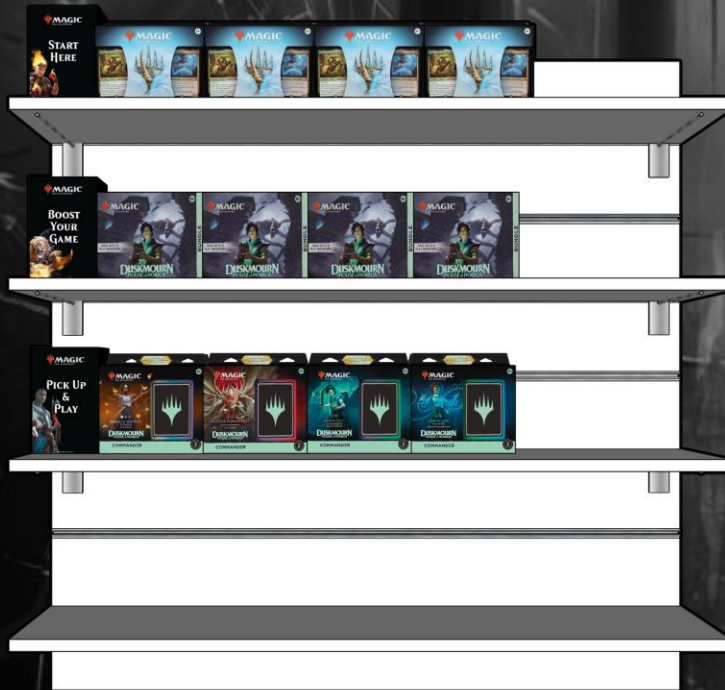

INDEX

BACK COUNTER

100 x 75 cm
3 shelves

- 10 Starter Kits
- 2 Play Booster Display
- 1 Collector Booster Display
- 4 Commander Decks
- 6 Bundle
- 4 Commander Decks

BACK COUNTER

75 x 100 cm
4 shelves

- 6 Starter Kits
- 3 Play Booster Display
- 2 Bundle
- 2 Collector Booster Display
- 8 Commander Decks

The planograms are provided for inspiration only. Back counter planograms can include all products for *DuskmourN House of Horror*

[INDEX](#)

INSTORE

100 x 75 cm
3 shelves

- 4 Starter Kits
- 4 Bundle
- 8 Commander Decks