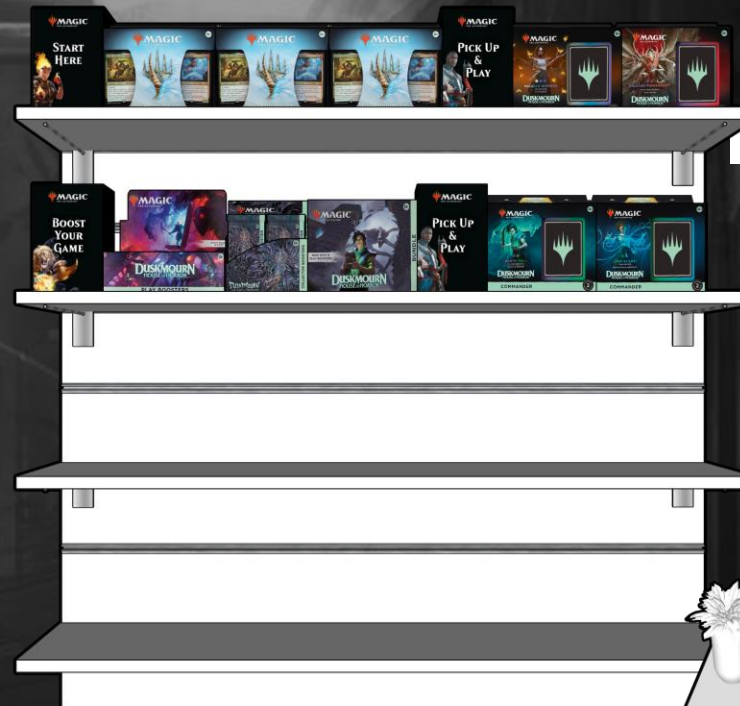

INDEX

BACK COUNTER

100 x 75 cm
3 shelves

- 10 Starter Kits
- 2 Play Booster Display
- 1 Collector Booster Display
- 4 Commander Decks
- 6 Bundle
- 4 Commander Decks

BACK COUNTER

75 x 100 cm
4 shelves

- 6 Starter Kits
- 3 Play Booster Display
- 2 Bundle
- 2 Collector Booster Display
- 8 Commander Decks

The planograms are provided for inspiration only. Back counter planograms can include all products for *DuskmourN House of Horror*

[INDEX](#)

INSTORE

100 x 75 cm
3 shelves

- 4 Starter Kits
- 4 Bundle
- 8 Commander Decks

BACK COUNTER

100 x 50 cm
2 shelves

- 6 Starter Kits
- 4 Commander Decks
- 1 Play Booster Display
- 1 Collector Booster Display
- 1 Bundle
- 4 Commander Decks

The planograms are provided for inspiration only. In-store planograms do not include boosters for safety reasons.