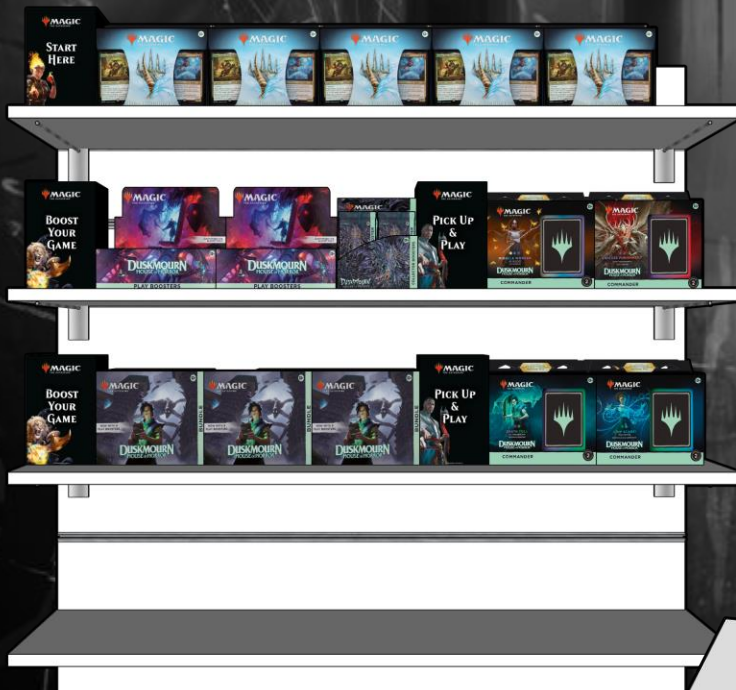

Promo Open House

3 Store Championship Promos

INDEX

FULL ART LANDS
FOUND IN: PB, CB

PARANORMAL FRAME
FOUND IN: PB, CB

MIRROR MONSTER
FOUND IN: PB, CB

SPECIAL GUESTS
FOUND IN: PB, CB

DOUBLE EXPOSURE
FOUND IN: PB, CB

TEXTURED FOIL DOUBLE EXPOSURE
FOUND IN: CB

JAPAN SHOWCASE
FOUND IN: CB

FRACTURE FOIL JAPAN SHOWCASE
FOUND IN: CB

PB: Play Booster
CB: Collector Booster

Cards displayed are only for representation and are not indicative of the card players will receive

INDEX

BACK COUNTER

100 x 75 cm
3 shelves

- 10 Starter Kits
- 2 Play Booster Display
- 1 Collector Booster Display
- 4 Commander Decks
- 6 Bundle
- 4 Commander Decks

BACK COUNTER

75 x 100 cm
4 shelves

- 6 Starter Kits
- 3 Play Booster Display
- 2 Bundle
- 2 Collector Booster Display
- 8 Commander Decks

The planograms are provided for inspiration only. Back counter planograms can include all products for *DuskmourN House of Horror*

[INDEX](#)

INSTORE

100 x 75 cm
3 shelves

- 4 Starter Kits
- 4 Bundle
- 8 Commander Decks