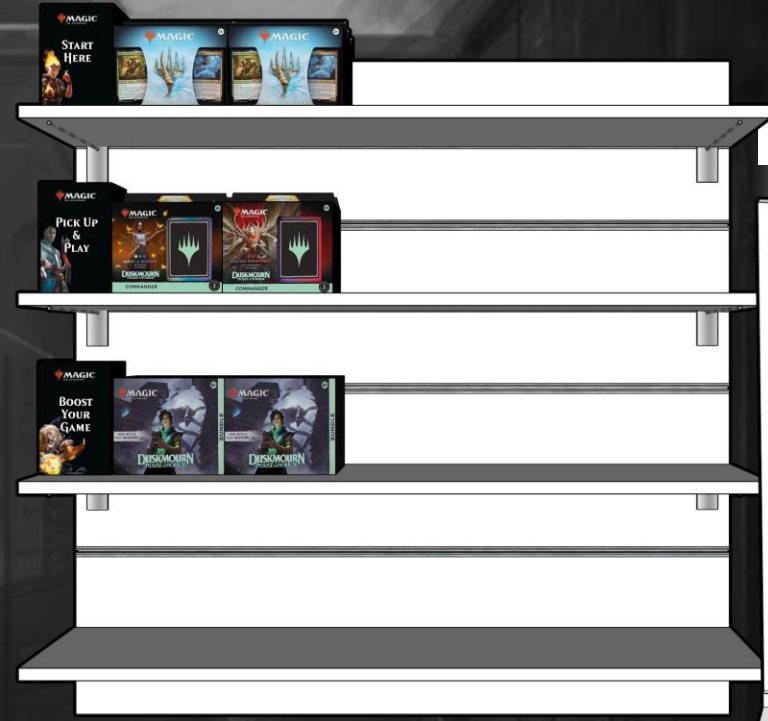

The planograms are provided for inspiration only. Back counter planograms can include all products for *DuskmourN House of Horror*

[INDEX](#)

INSTORE

100 x 75 cm
3 shelves

- 4 Starter Kits
- 4 Bundle
- 8 Commander Decks

BACK COUNTER

100 x 50 cm
2 shelves

- 6 Starter Kits
- 4 Commander Decks
- 1 Play Booster Display
- 1 Collector Booster Display
- 1 Bundle
- 4 Commander Decks

The planograms are provided for inspiration only. In-store planograms do not include boosters for safety reasons.

[INDEX](#)

INSTORE

50 x 75 cm
3 shelves

- 4 Starter Kits
- 4 Bundle
- 4 Commander Decks

INSTORE

50 x 75 cm
3 shelves

- 4 Starter Kits
- 4 Commander Decks
- 4 Bundle

The planograms are provided for inspiration only. In-store planograms do not include boosters for safety reasons.