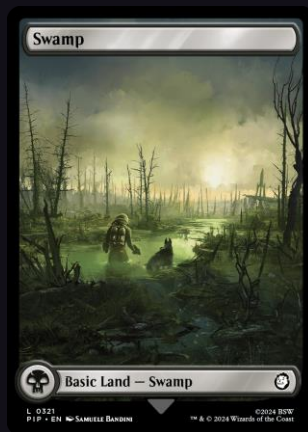

# CARDS TREATMENTS

CB: Collector Booster  
 CD: Commander Decks

SHOWCASE PIP-BOY

FOUND IN: CB

EXTENDED ART CARDS

FOUND IN: CB

LAND FULL ART

FOUND IN: CB, CD

BORDLESS VAULT BOY

FOUND IN: CB

SERIALIZED DOUBLE RAINBOW FOIL

FOUND IN: CB

 **MAGIC**  
THE GATHERING  
UNIVERSES BEYOND

*Fallout*

┌ THANKS ─┐