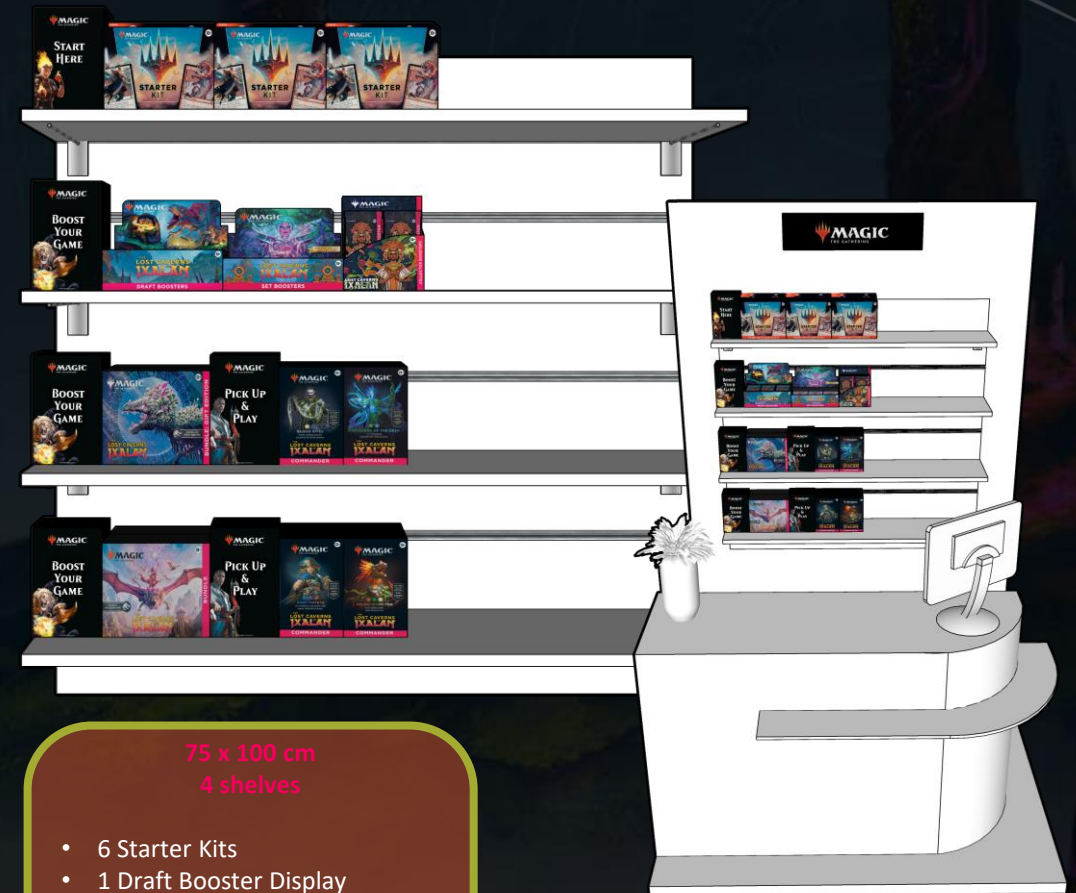

R 0007  
REX • EN • VILLARTE

Welcome to Jurassic World!

THE  
LOST CAVERNS  
OF  
IXALAN

PLANOGRAMS

50 x 100 cm  
4 shelves

- 6 Starter Kits
- 1 Set Booster Display
- 2 Gift Bundle
- 1 Draft Booster Display
- 2 Bundle
- 2 Collector Booster Displays
- 4 Commander Decks

BACK  
COUNTER

75 x 100 cm  
4 shelves

- 6 Starter Kits
- 1 Draft Booster Display
- 1 Set Booster Display
- 2 Collector Booster Displays
- 2 Gift Bundle
- 4 Commander Decks
- 2 Bundle
- 4 Commander Decks

BACK  
COUNTER

The planograms are provided for inspiration only. Back counter planograms can include all products for The Lost Caverns of Ixalan

100 x 50 cm  
2 shelves

- 4 Starter Kits
- 8 Commander Decks
- 1 Draft Booster Display
- 1 Set Booster Display
- 2 Collector Booster Displays
- 2 Gift Bundle
- 2 Bundle