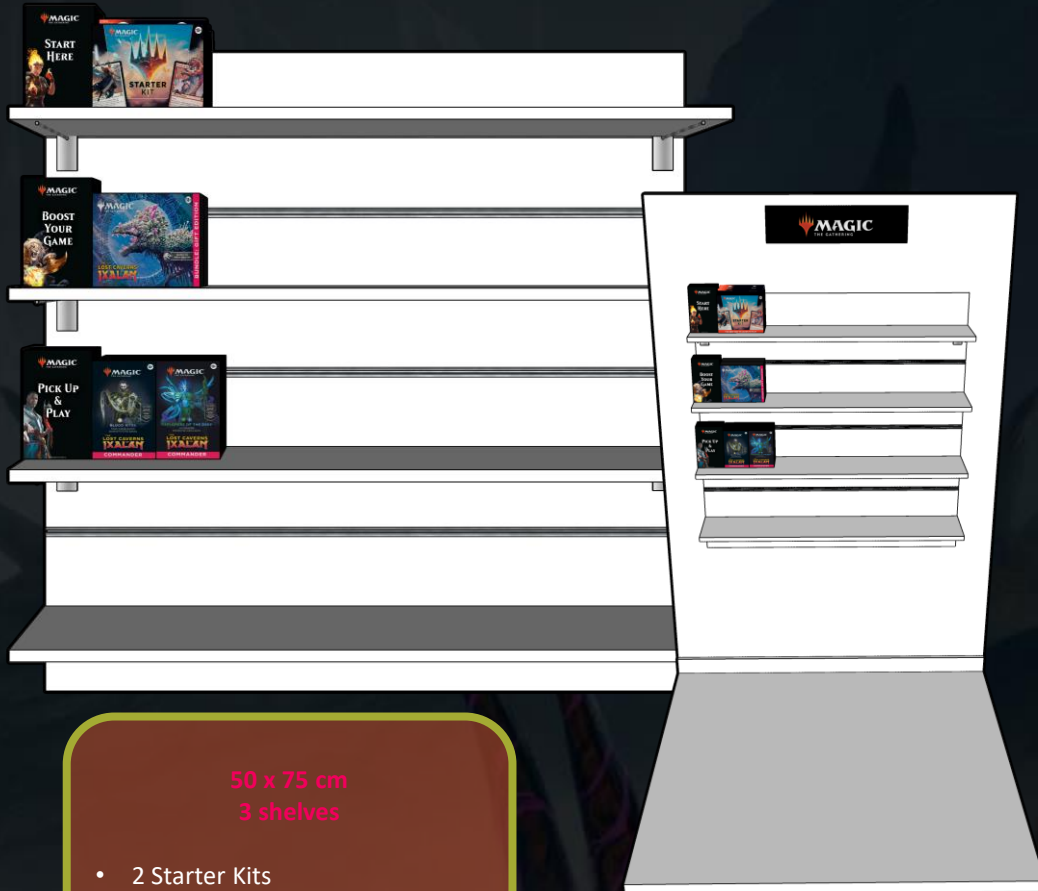

BACK  
COUNTER

The planograms are provided for inspiration only. Back counter planograms can include all products for The Lost Caverns of Ixalan

100 x 50 cm  
2 shelves

- 4 Starter Kits
- 8 Commander Decks
- 1 Draft Booster Display
- 1 Set Booster Display
- 2 Collector Booster Displays
- 2 Gift Bundle
- 2 Bundle

BACK  
COUNTER

100 x 75 cm  
3 shelves

- 4 Starter Kits
- 8 Commander Decks
- 2 Draft Booster Display
- 3 Set Booster Display
- 4 Bundle
- 4 Gift Bundle
- 4 Collector Booster Displays

BACK  
COUNTER

The planograms are provided for inspiration only. Back counter planograms can include all products for The Lost Caverns of Ixalan

50 x 75 cm  
3 shelves

- 2 Starter Kits
- 2 Gift Bundle
- 8 Commander Decks

IN  
STORE

75 x 75 cm  
3 shelves

- 4 Starter Kits
- 2 Gift Bundle
- 2 Bundle
- 8 Commander Decks

IN  
STORE

The planograms are provided for inspiration only. In-store planograms do not include boosters for safety reasons.