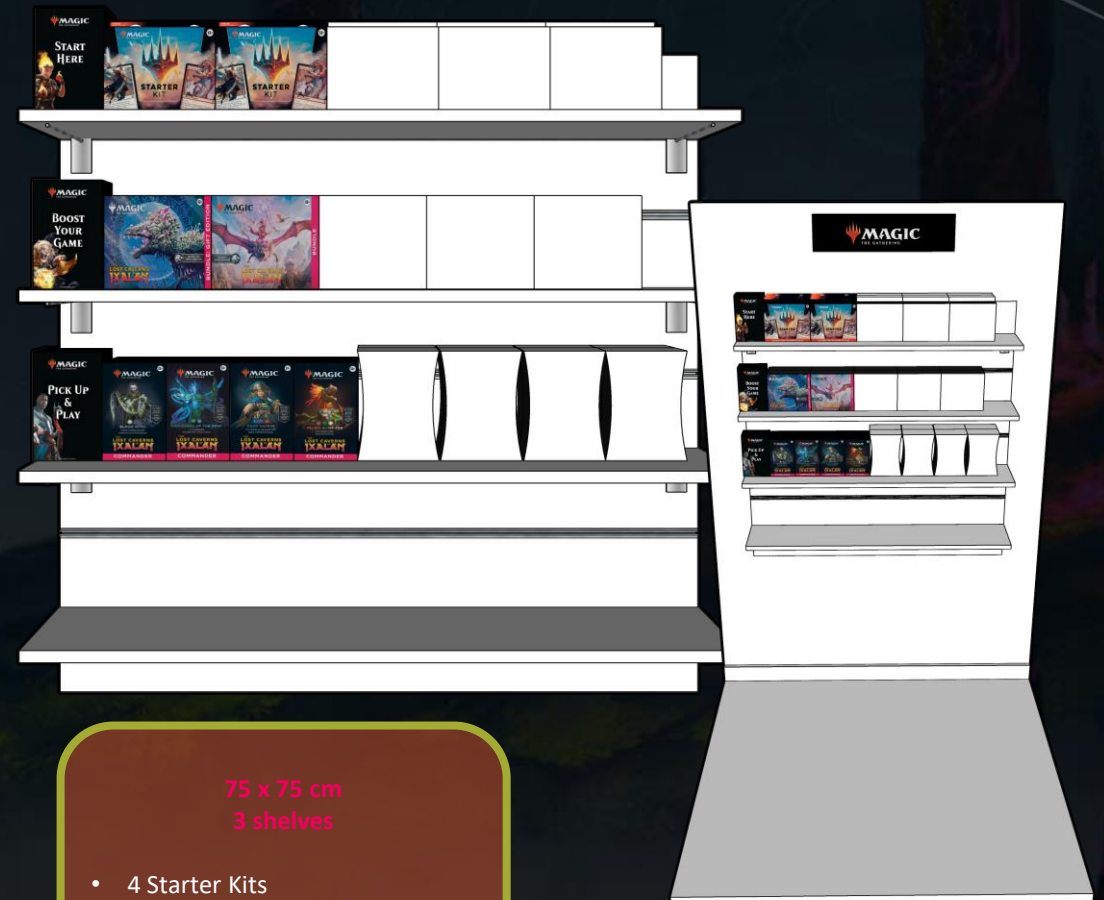

BACK  
COUNTER

The planograms are provided for inspiration only. Back counter planograms can include all products for The Lost Caverns of Ixalan

100 x 50 cm  
2 shelves

- 4 Starter Kits
- 8 Commander Decks
- 1 Draft Booster Display
- 1 Set Booster Display
- 2 Collector Booster Displays
- 2 Gift Bundle
- 2 Bundle

BACK  
COUNTER

100 x 75 cm  
3 shelves

- 4 Starter Kits
- 8 Commander Decks
- 2 Draft Booster Display
- 3 Set Booster Display
- 4 Bundle
- 4 Gift Bundle
- 4 Collector Booster Displays

BACK  
COUNTER

The planograms are provided for inspiration only. Back counter planograms can include all products for The Lost Caverns of Ixalan

50 x 75 cm  
3 shelves

- 2 Starter Kits
- 2 Gift Bundle
- 8 Commander Decks

IN  
STORE

75 x 75 cm  
3 shelves

- 4 Starter Kits
- 2 Gift Bundle
- 2 Bundle
- 8 Commander Decks

IN  
STORE

The planograms are provided for inspiration only. In-store planograms do not include boosters for safety reasons.