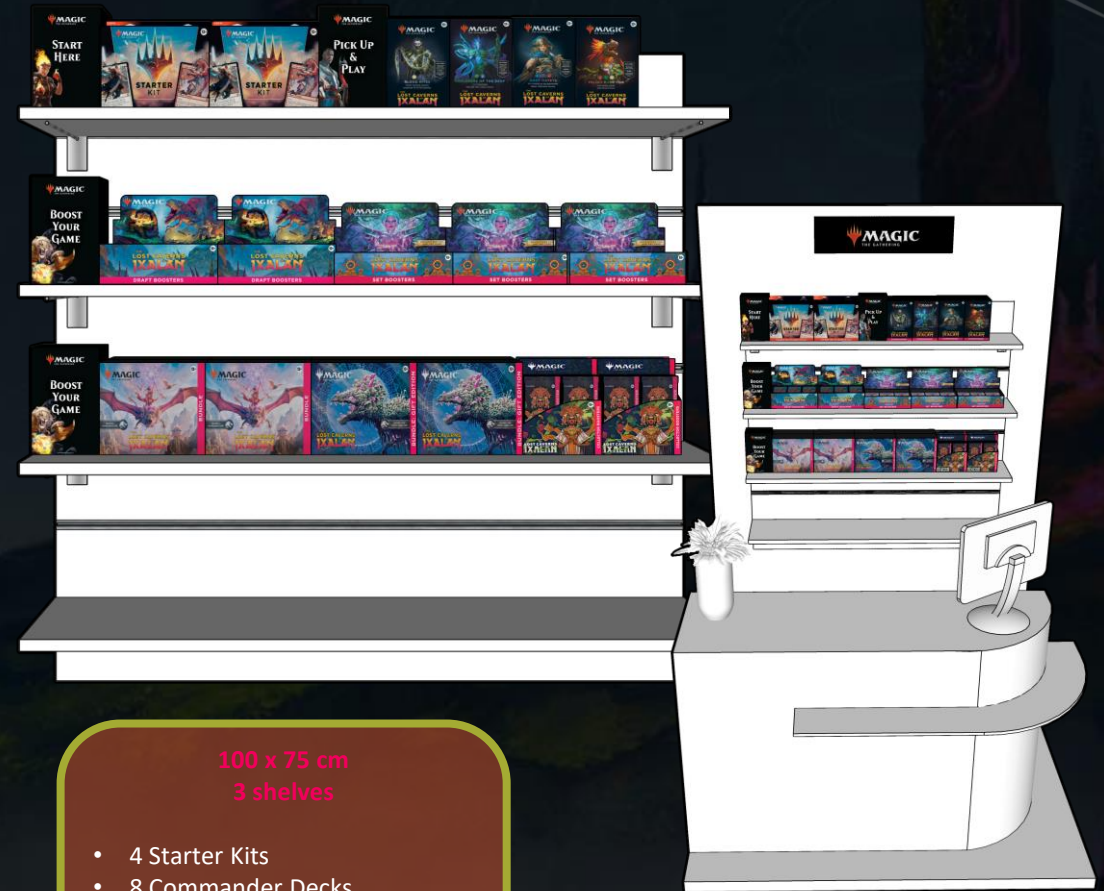

100 x 75 cm
3 shelves

- 4 Starter Kits
- 8 Commander Decks
- 2 Draft Booster Display
- 3 Set Booster Display
- 4 Bundle
- 4 Gift Bundle
- 4 Collector Booster Displays

BACK
COUNTER

The planograms are provided for inspiration only. Back counter planograms can include all products for The Lost Caverns of Ixalan