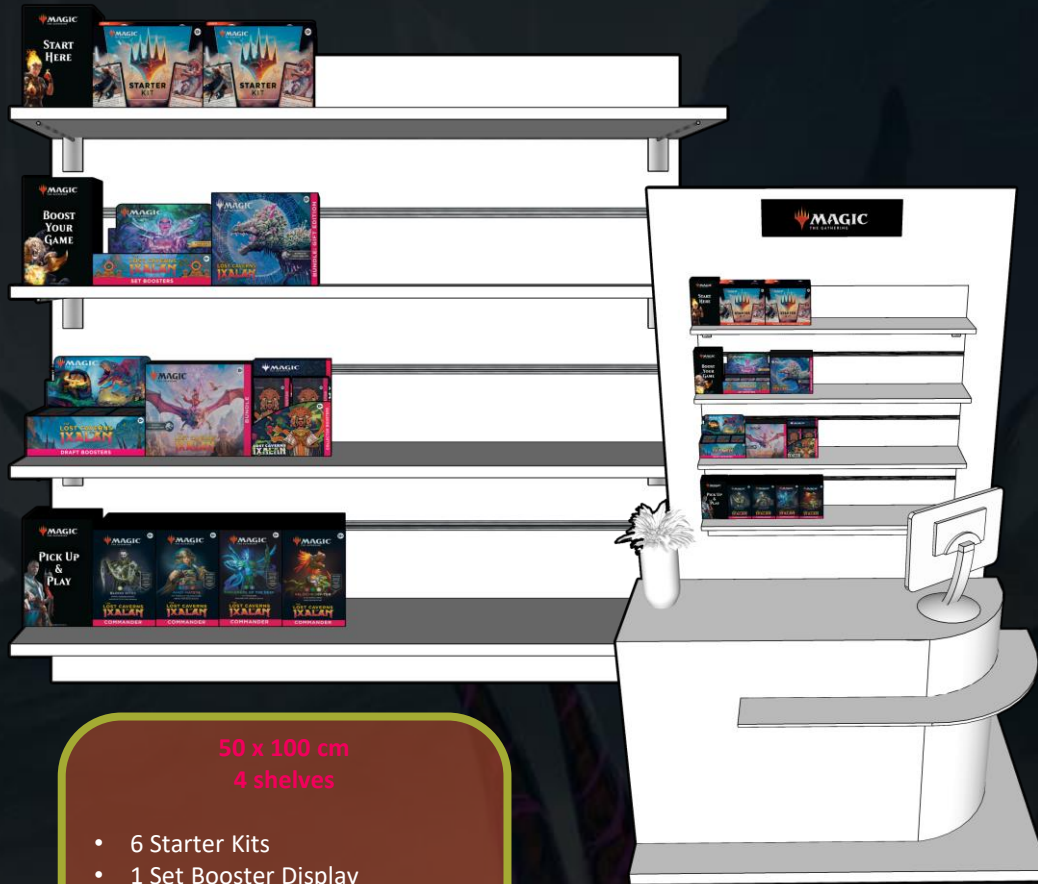

R 0007  
REX • EN • VILLARTE

Welcome to Jurassic World!

THE  
LOST CAVERNS  
OF  
IXALAN

PLANOGRAMS

50 x 100 cm  
4 shelves

- 6 Starter Kits
- 1 Set Booster Display
- 2 Gift Bundle
- 1 Draft Booster Display
- 2 Bundle
- 2 Collector Booster Displays
- 4 Commander Decks

BACK  
COUNTER

75 x 100 cm  
4 shelves

- 6 Starter Kits
- 1 Draft Booster Display
- 1 Set Booster Display
- 2 Collector Booster Displays
- 2 Gift Bundle
- 4 Commander Decks
- 2 Bundle
- 4 Commander Decks

BACK  
COUNTER

The planograms are provided for inspiration only. Back counter planograms can include all products for The Lost Caverns of Ixalan

100 x 50 cm  
2 shelves

- 4 Starter Kits
- 8 Commander Decks
- 1 Draft Booster Display
- 1 Set Booster Display
- 2 Collector Booster Displays
- 2 Gift Bundle
- 2 Bundle