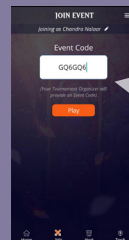

## 4. Copy the event code from EventLink and provide it to your players.

Webcam Prerelease Strixha...

No registered players  
Sealed Deck  
Strixhaven: School of Mages  
4/23/2021 6:00 PM

GQ6GQ6

## 5. Invite players to join with Magic: The Gathering Companion

Event Code

GQ6GQ6