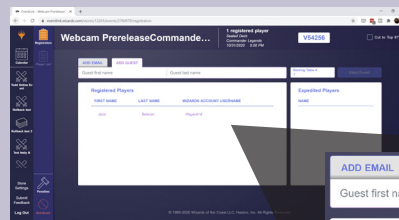

6. Guide players to join in with their Wizards Account or have them join as a guest

ADD EMAIL ADD GUEST

Guest first name Guest last name

Registered Players

FIRST NAME	LAST NAME	WIZARDS ACCOUNT USERNAME
Jace	Beleran	Player418