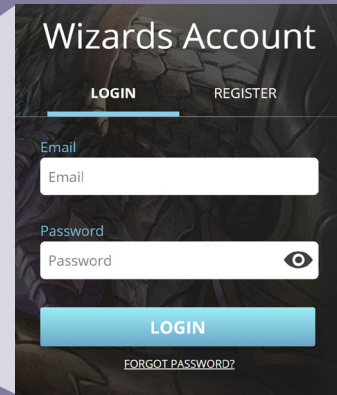

# HOW TO GET SET UP FOR WIZARDS EVENTLINK

## GET STARTED WITH WIZARDS EVENTLINK

### 1. Create a Wizards Account