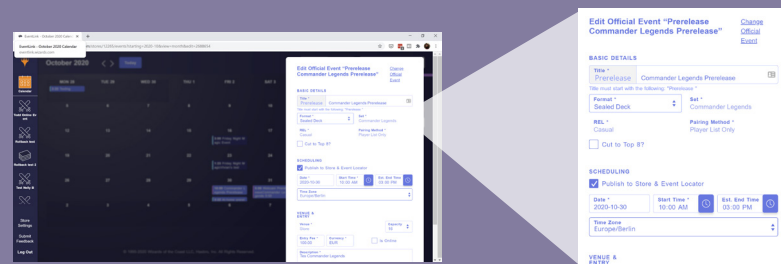

3. Enter event information

4. Copy the event code from EventLink and provide it to your players.

Webcam Prerelease Strixha...

No registered players
Sealed Deck
Strixhaven: School of Mages
4/23/2021 6:00 PM

GQ6GQ6

5. Invite players to join with Magic: The Gathering Companion

Event Code

GQ6GQ6