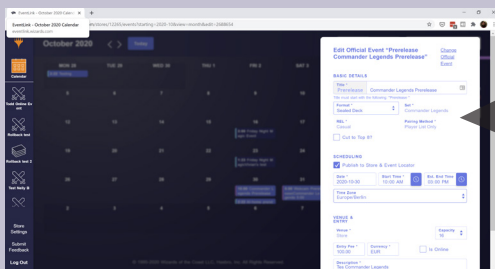

4. Organize events:

Read more here: <https://wpn.wizards.com/article/introducing-wizards-eventlink>