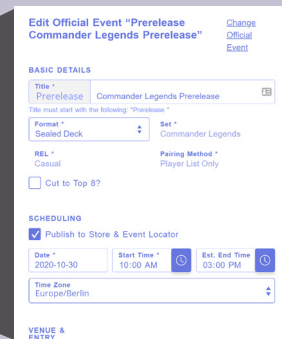

4. Organize events:

Read more here: <https://wpn.wizards.com/article/introducing-wizards-eventlink>