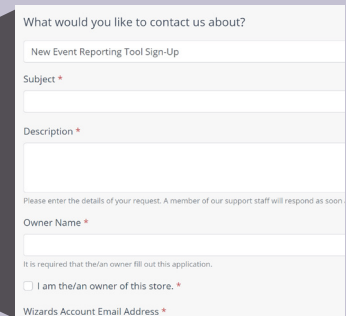

# HOW TO GET SET UP FOR WIZARDS EVENTLINK

## GET STARTED WITH WIZARDS EVENTLINK

### 1. Create a Wizards Account

### 2. Tie your account to your store

<https://askwpn.wizards.com/requestform> → New Event Reporting Tool Sign-Up