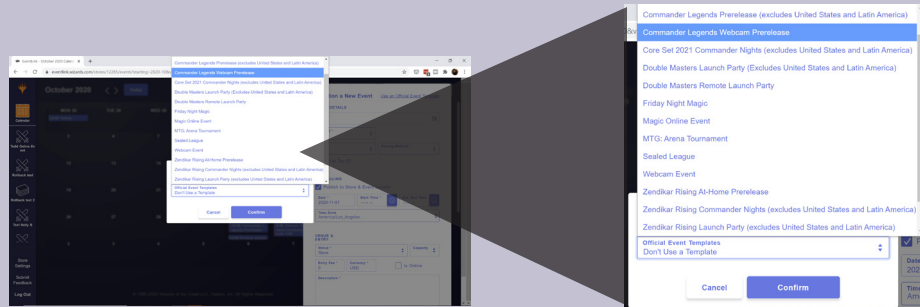

2. Choose a program