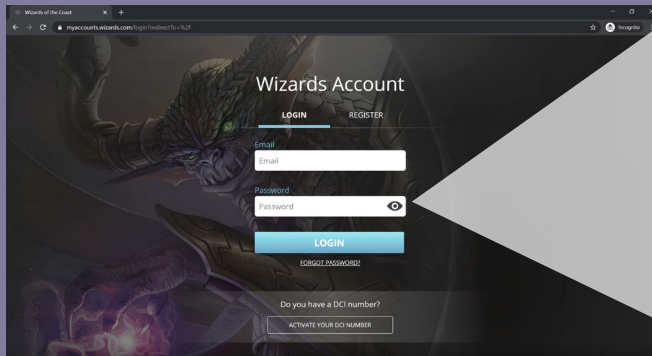

# HOW TO GET SET UP FOR WIZARDS EVENTLINK

## GET STARTED WITH WIZARDS EVENTLINK

### 1. Create a Wizards Account