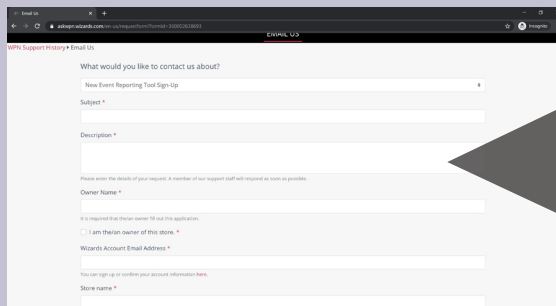

2. Tie your account to your store

<https://askwpn.wizards.com/requestform> → New Event Reporting Tool Sign-Up