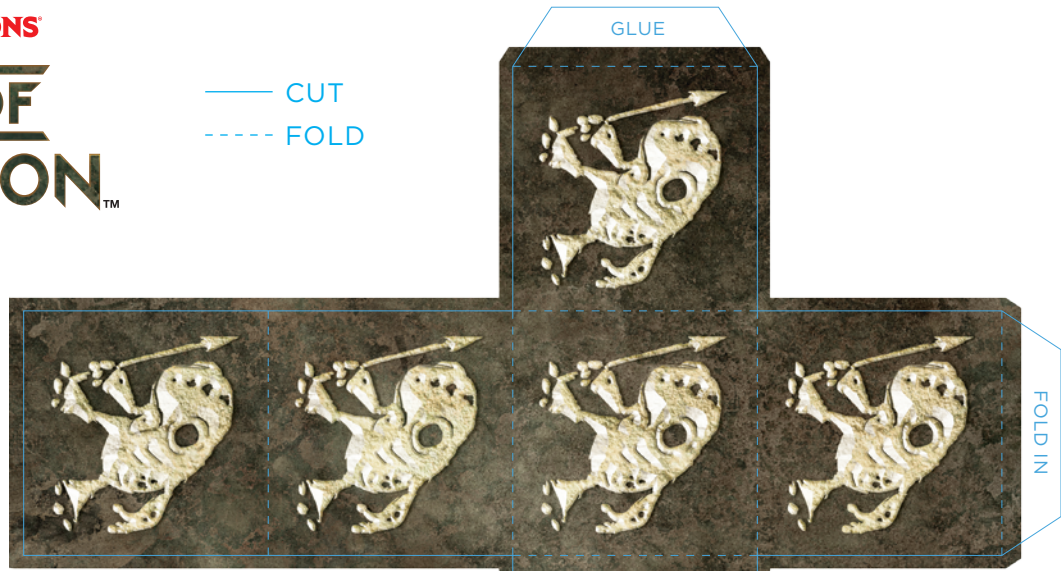

DUNGEONS & DRAGONS
TOMB OF ANNIHILATION™

— CUT
- - - FOLD

**NANGNANG,
THE GRUNG**

Nangnang is a skittish and cruel god who won't share with others.

MOA, THE JACULI

Moa is a truthful and kind god who never tells a lie.