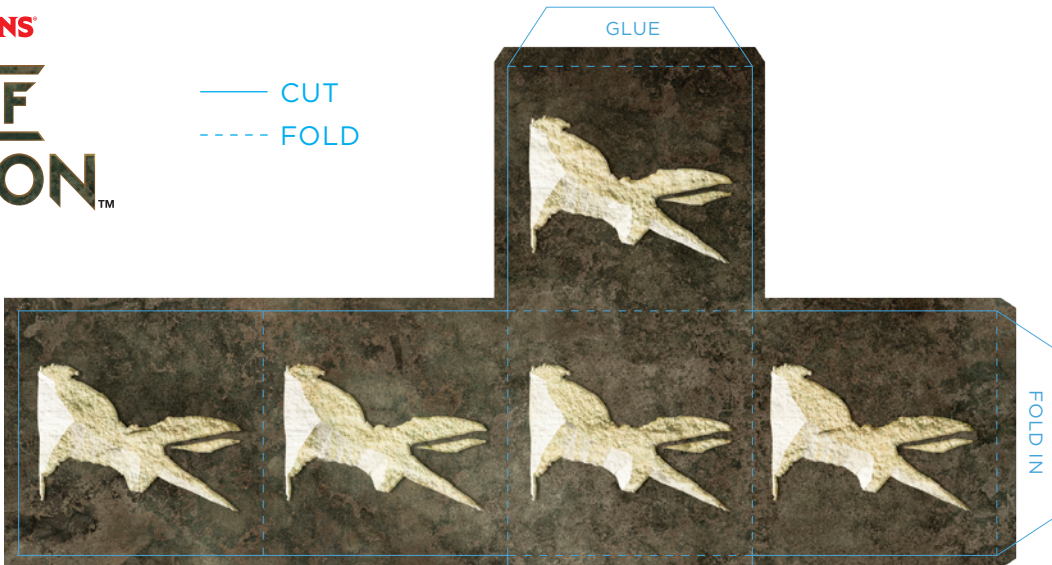

DUNGEONS & DRAGONS
TOMB OF ANNIHILATION™

— CUT
 - - - FOLD

I'JIN, THE ALMIRAJ

I'jin is a fickle and unpredictable god who never sticks to a plan.

GLUE

PAPAZOTL, THE EBLIS

Papazotl is a shrewd and conniving god who bows before no one and expects others to do as he commands.

FOLD IN

KUBAZAN, THE FROGEMOTH

Kubazan is a wild and spirited god who is fearless and not afraid to take risks.

GLUE

GLUE

GLUE

DUNGEONS & DRAGONS
TOMB OF ANNIHILATION™

— CUT
 - - - FOLD

**NANGNANG,
 THE GRUNG**

Nangnang is a skittish and cruel god who won't share with others.

MOA, THE JACULI

Moa is a truthful and kind god who never tells a lie.

**SHAGAMBI,
 THE KAMADAN**

Shagambi is a wise and savage god who never shows mercy to evildoers.

DUNGEONS & DRAGONS
TOMB OF ANNIHILATION™

— CUT
 - - - FOLD

**WONGO,
 THE SU-MONSTER**

Wongo is a violent and deranged god who acts recklessly without concern for others.

UNKH, THE FLAIL SNAIL

Unkh is a self-absorbed and overly contemplative god who is incapable of making decisions.