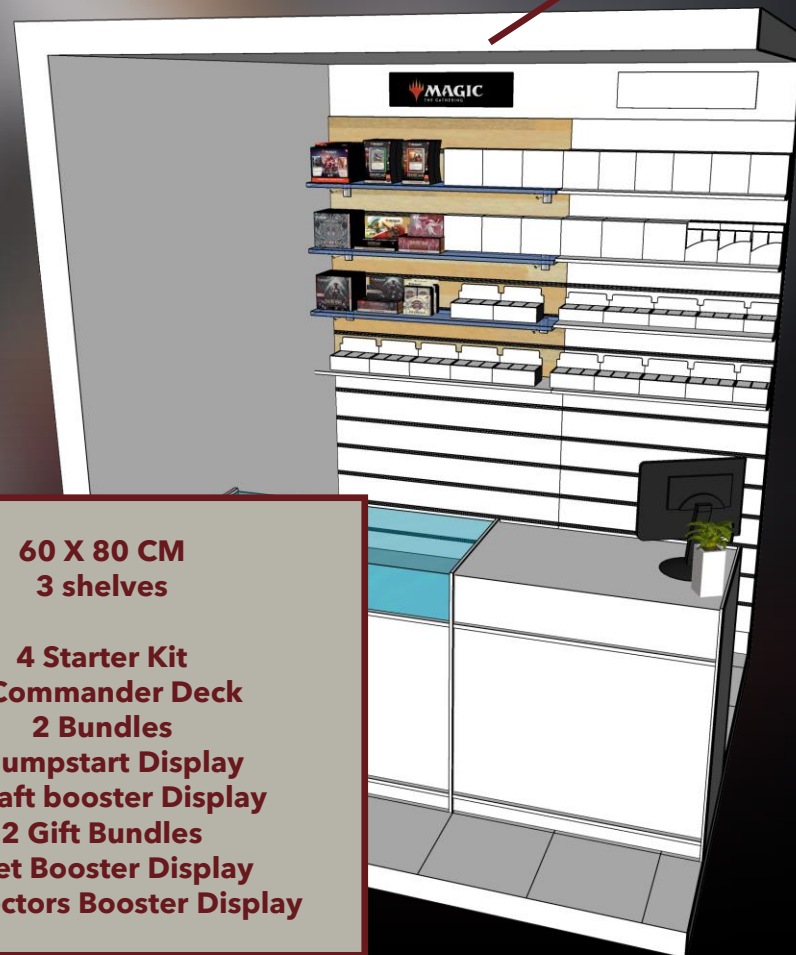

The planograms are provided for inspiration only. Back counter planograms can include all products of *Phyrexia All Will Be One*