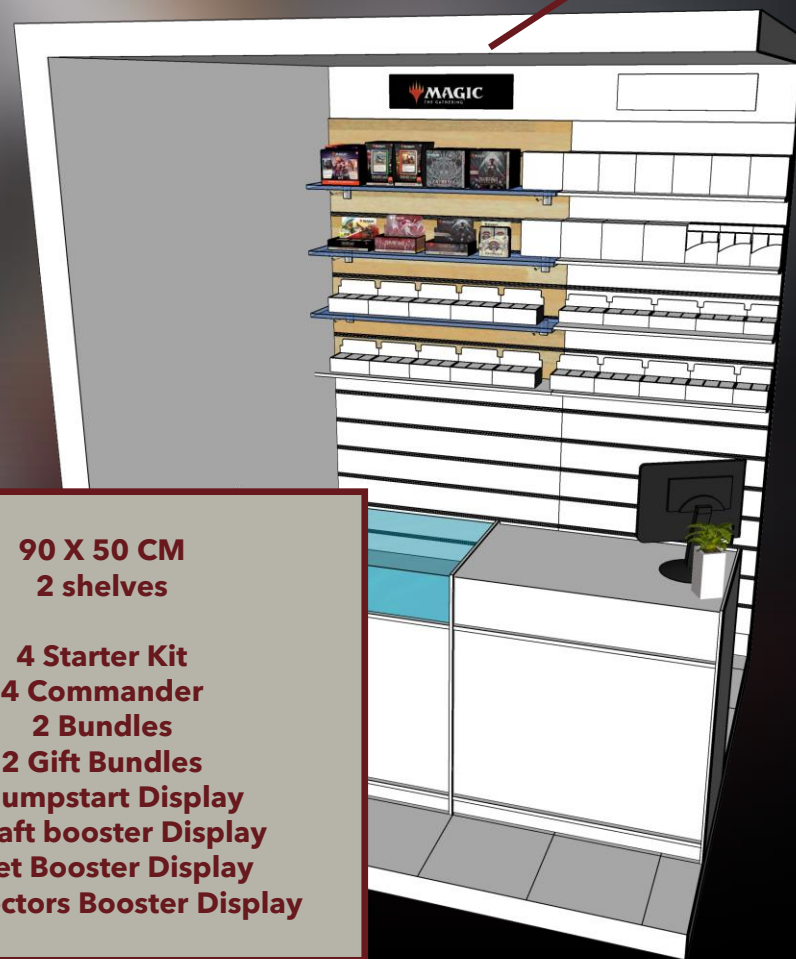

INDEX

BACK COUNTER

100 cm

75 cm

Empty spaces are for other releases and/or back catalogue products

- 100 X 75 CM**
- 3 shelves**
- 12 Starter Kit**
- 2 Jumpstart Display**
- 4 Collectors Booster Display**
- 2 Gift Bundles**
- 2 Bundles**
- 2 Draft booster Display**
- 12 commander**
- 2 Set Booster Display**

The planograms are provided for inspiration only. Back counter planograms can include all products of *Phyrexia All Will Be One*

PHYREXIA
ALL WILL BE ONE

Planograms

INDEX

BACK COUNTER

- 90 X 50 CM
- 2 shelves
- 4 Starter Kit
- 4 Commander
- 2 Bundles
- 2 Gift Bundles
- 1 Jumpstart Display
- 1 Draft booster Display
- 1 Set Booster Display
- 1 Collectors Booster Display